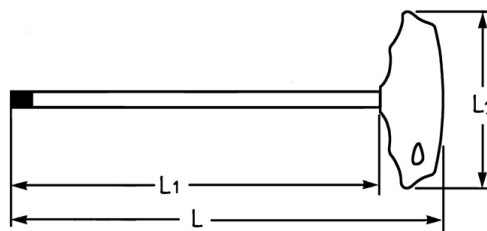

TORX®-Screwdriver, with T-handle, T 25

With T-handle and hang-up hole, for TORX® socket screws, Chrome-Vanadium

Details	
Code-No.	50813472580
T	T 25
Torx mm	4,43
L mm	130
L1 mm	100
L2 mm	95
Weight	62
Packaging unit	5
EAN	4024089347425
Packaging	cardboard