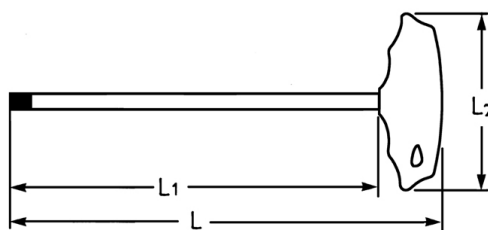

TORX®-Screwdriver, with T-handle, T 20

With T-handle and hang-up hole, for TORX® socket screws, Chrome-Vanadium

Details	
Code-No.	50813472080
T	T 20
Torx mm	3,86
L mm	125
L1 mm	100
L2 mm	75
Weight	28
Packaging unit	5
EAN	4024089347418
Packaging	cardboard