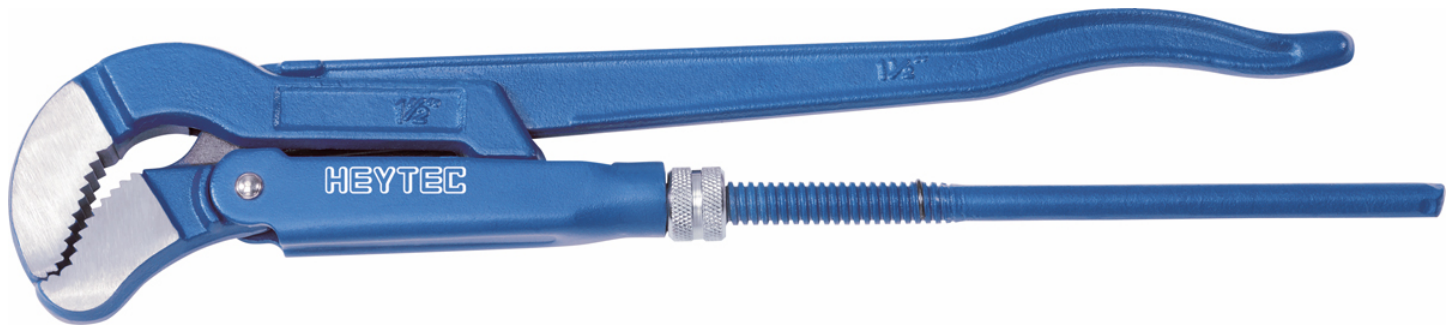

Elbow pipe wrench, 45°, S-Type, 425 mm, 16.1/2"

Face inductive hardened and polished, powder coated, roll captive

Details	
Code-No.	50813311520
Art. No.	5081331
L mm	425
L Zoll	1.1/2
Weight	1450
Packaging unit	1
EAN	4024089386011
Packaging	cardboard