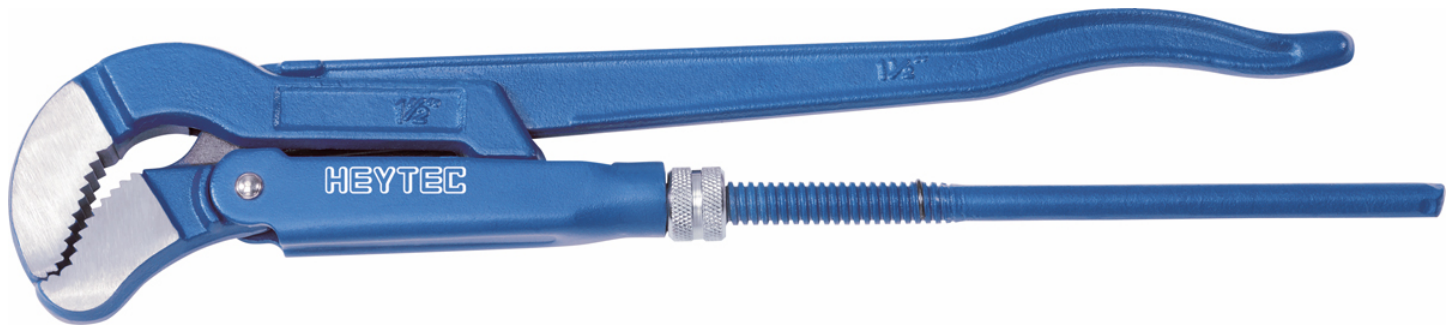

Elbow pipe wrench, 45°, S-Type, 425 mm, 1.1/2"

Face inductive hardened and polished, powder coated, roll captive

Details	
Code-No.	50813311520
Art. No.	5081331
L mm	425
L Zoll	1.1/2
Weight	1450
Packaging unit	1
EAN	4024089386011
Packaging	cardboard