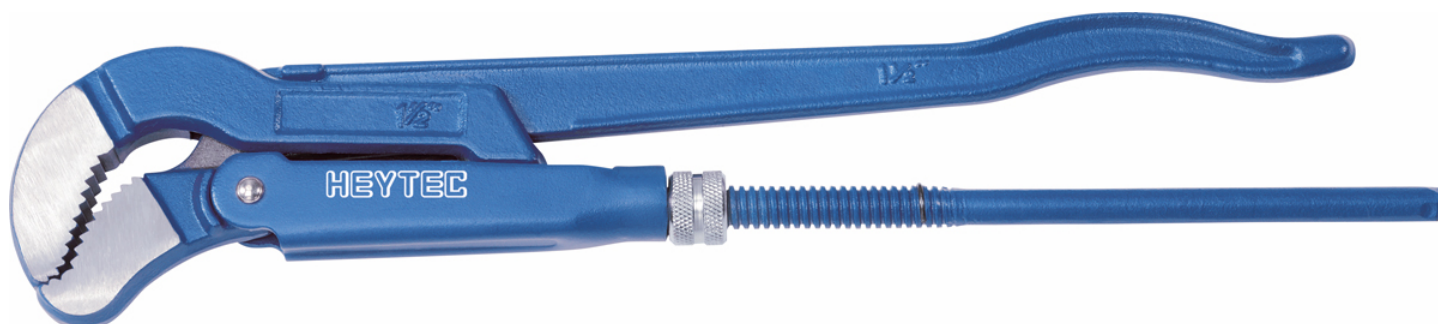

Elbow pipe wrench, 45°, S-Type, 425 mm, 16.1/2"

Face inductive hardened and polished, powder coated, roll captive

Details	
Code-No.	50813311520
Art. No.	5081331
L mm	425
L Zoll	1.1/2
Weight	1450
Packaging unit	1
EAN	4024089386011
Packaging	cardboard