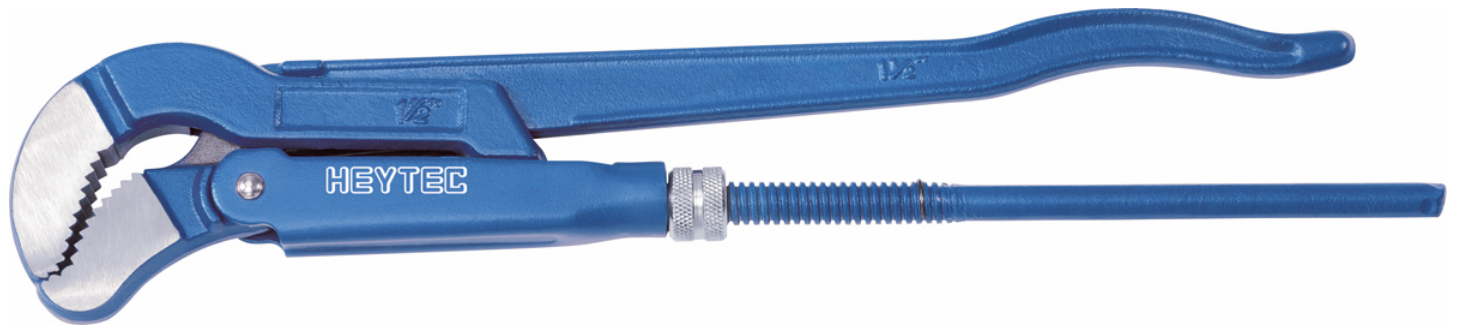

Elbow pipe wrench, 45°, S-Type, 320 mm, 12.1/2"

Face inductive hardened and polished, powder coated, roll captive

Details	
Code-No.	50813311020
Art. No.	5081331
L mm	320
L Zoll	1
Weight	760
Packaging unit	1
EAN	4024089386127
Packaging	cardboard