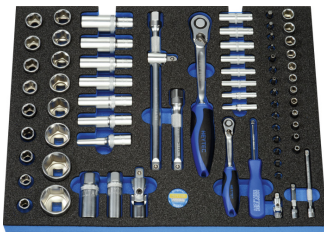

**Workshop trolley with modules, 132 pcs.**

Workshop trolley Art. No. 5081132 with 7 drawers.

Details	
Code-No.	50811322700
Art. No.	5081132-27
EAN	4024089461893
Weight	78580
Modules	50829-50, M 50829-51, M 50829-54, M 50829-56, 5089700-4 (4x), 5089700-5 (4x)
Packaging unit	1
Packaging	cardboard

## Content

Code-No.	Name	Quantity
50897000400	Spacing module	4
50897000500	Spacing module	4
50829005100	Combined socket set, 70 pcs., 1/4"	1
50829005000	Combination wrench set, 36 pcs.	1
50829005400	Set of pliers, 10 pcs.	1
50829005600	Combined tool set, 16 pcs.	1
50811320120	Workshop trolley with 7 drawers, empty	1