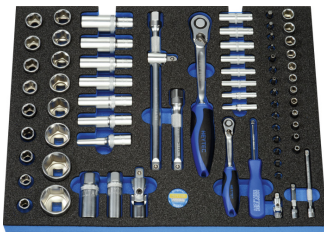

Workshop trolley with modules, 132 pcs.

Workshop trolley Art. No. 5081132 with 7 drawers.

Details	
Code-No.	50811322700
Art. No.	5081132-27
EAN	4024089461893
Weight	78580
Modules	50829-50, M 50829-51, M 50829-54, M 50829-56, 5089700-4 (4x), 5089700-5 (4x)
Packaging unit	1
Packaging	cardboard

## Content

Code-No.	Name	Quantity
50897000400	Spacing module	4
50897000500	Spacing module	4
50829005100	Combined socket set, 70 pcs., 1/4"	1
50829005000	Combination wrench set, 36 pcs.	1
50829005400	Set of pliers, 10 pcs.	1
50829005600	Combined tool set, 16 pcs.	1
50811320120	Workshop trolley with 7 drawers, empty	1