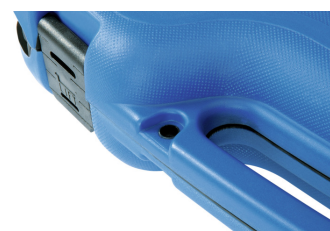

Socket set, 3/4", 19-50 mm, 21-pcs.

enthaltend/containing/composition/contentido	
	510 mm
	MM 19/21/22/23/24/26/27/29/30/ 32/35/36/38/41/46/50
	100 / 200 / 400 mm
	455 mm

Chrome-Vanadium, chromium plated, in plastic box