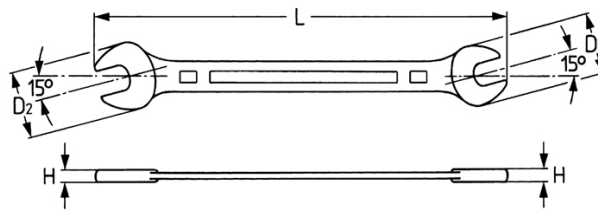

Double ended open jaw wrenches, 10 x 13 mm

Chrome-Vanadium, chromium plated, DIN 3110 / ISO 1085

| Details | |
|----------------|---------------|
| Code-No. | 50800101380 |
| 6Kt mm | 10 x 13 |
| L mm | 172 |
| H mm | 5,3 |
| D1 mm | 28 |
| D2 mm | 31 |
| Weight | 67 |
| Packaging unit | 10 |
| EAN | 4024089173697 |
| Packaging | cardboard |