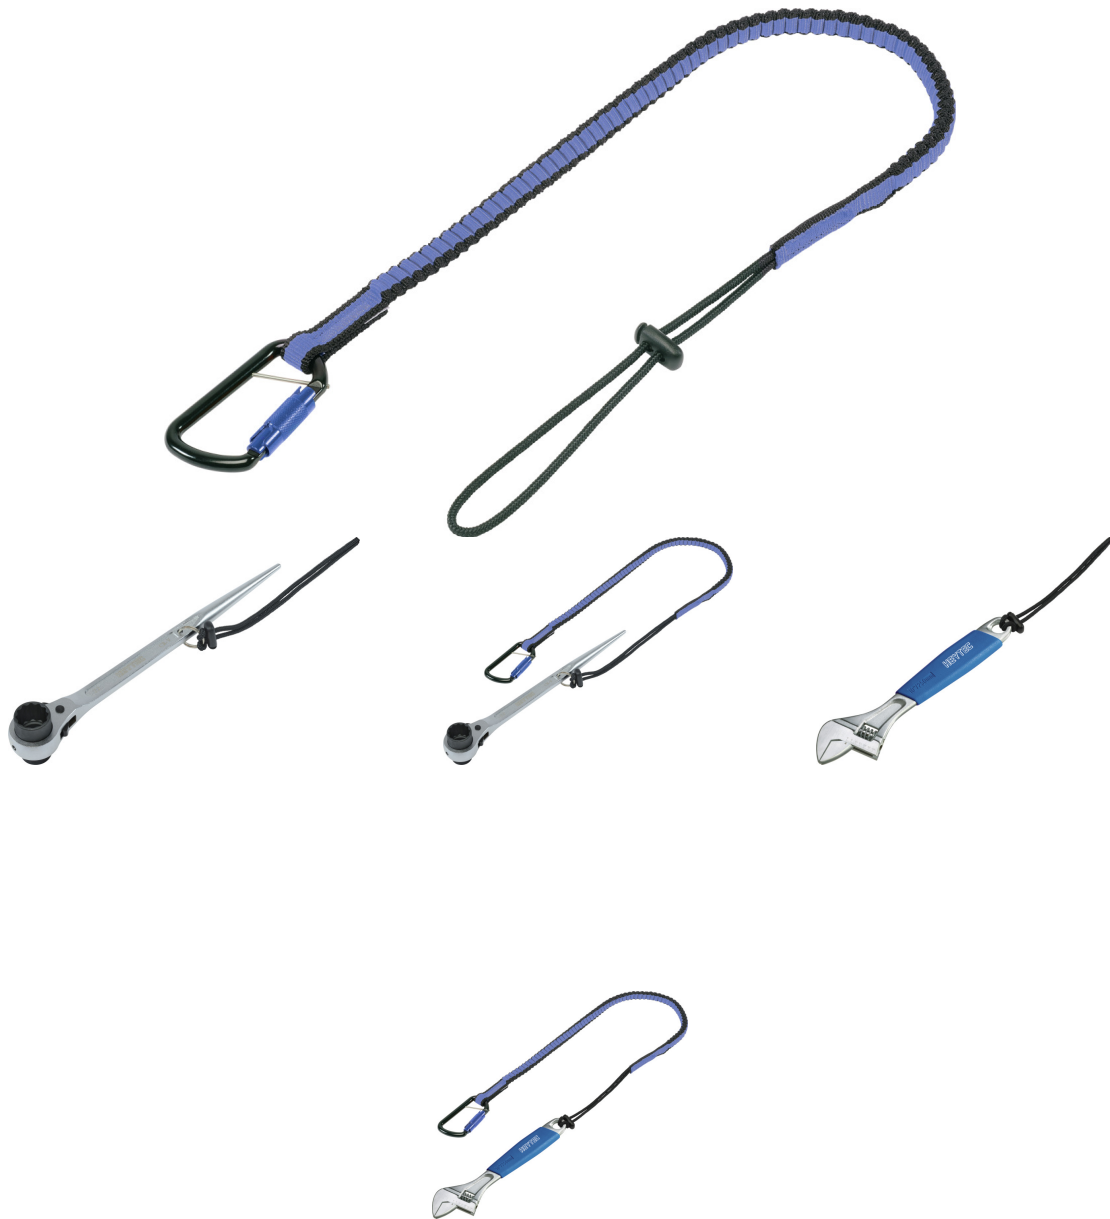

Safety leash for tools 900 mm, 4,5 kg

made of durable nylon
 2-fold aluminium safety hooks
 conform to ANSI/ ISEA 121:2018
 Resilience up to 4.5 kg / 10 lbs

Details

Code-No.	50740109000
EAN	4024089452204
Weight	80
L mm	900 - 1400
Packaging	cardboard