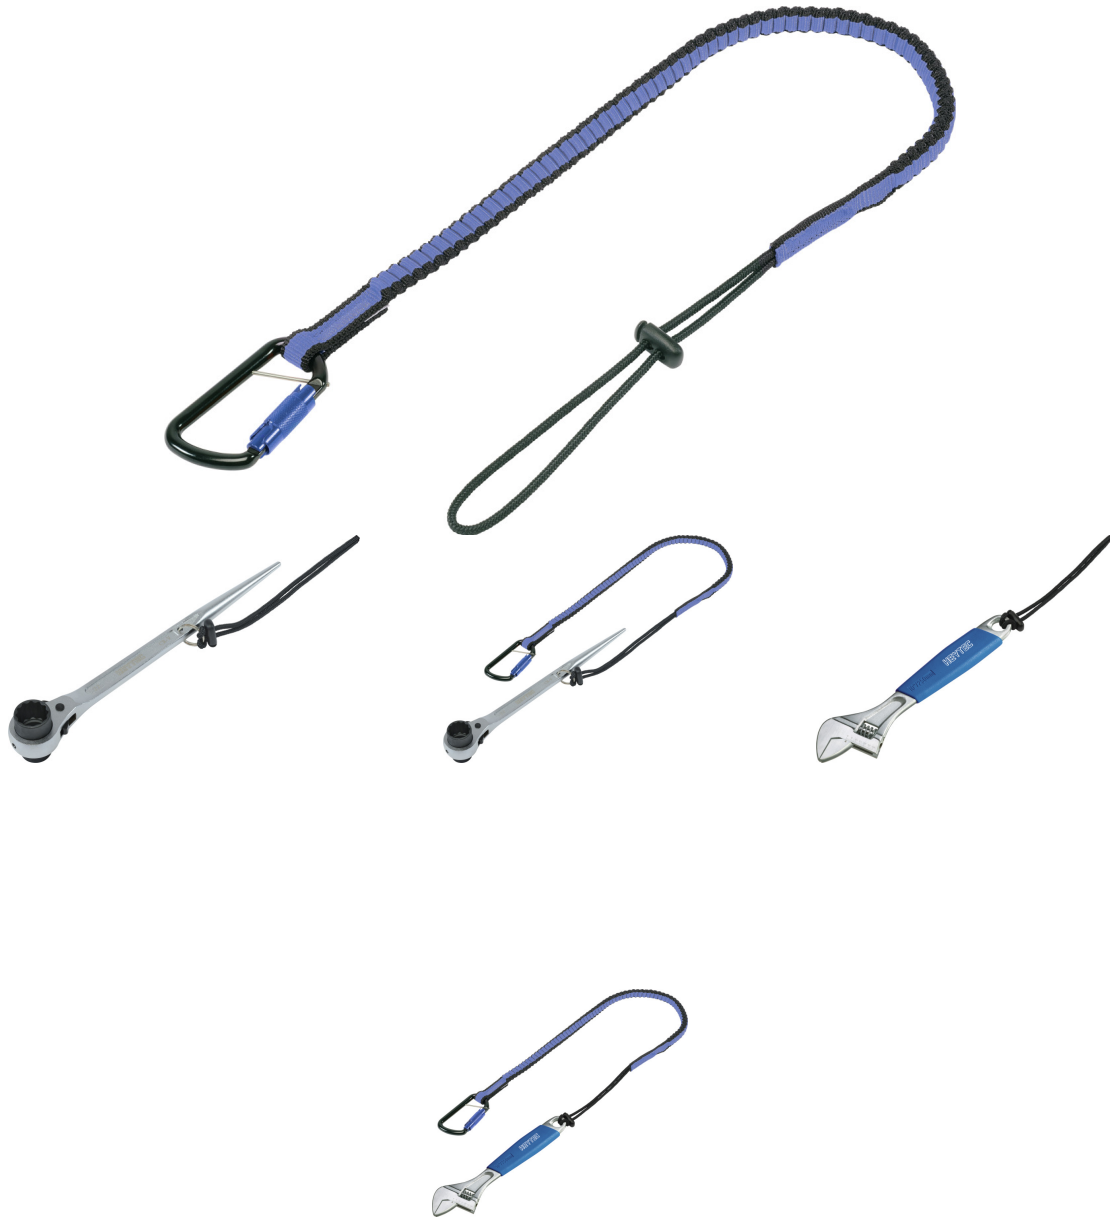

Safety leash for tools 900 mm, 4,5 kg

made of durable nylon
 2-fold aluminium safety hooks
 conform to ANSI/ ISEA 121:2018
 Resilience up to 4.5 kg / 10 lbs

Details

Code-No.	50740109000
EAN	4024089452204
Weight	80
L mm	900 - 1400
Packaging	cardboard