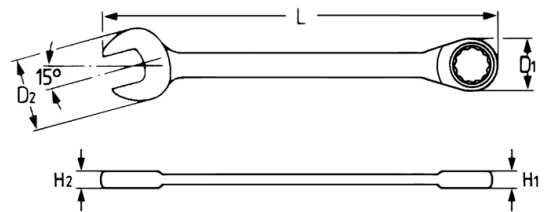

## Combination ratchet wrench, 16 mm

Chrome-Vanadium, chromium plated, 72 teeth, torque on ring to Chrome-Vanadium, chromium plated, 72 teeth, torque on ring to DIN 899 row A / ISO 1711-1 on open end to DIN 899 row C / ISO 1711. Profile saver.

Details	
Code-No.	50720016080
6Kt mm	16
L mm	207,0
H1 mm	10,0
H2 mm	7,5
D1 mm	30,0
D2 mm	32,8

Details	
Weight	225
Packaging unit	10
EAN	4024089123784
Packaging	cardboard