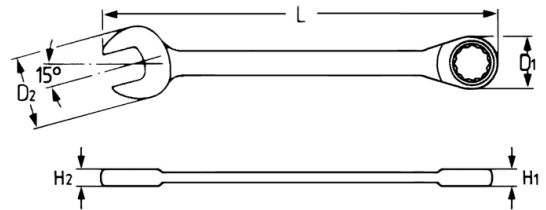

Combination ratchet wrench, 16 mm

Chrome-Vanadium, chromium plated, 72 teeth, torque on ring to Chrome-Vanadium, chromium plated, 72 teeth, torque on ring to DIN 899 row A / ISO 1711-1 on open end to DIN 899 row C / ISO 1711. Profile saver.

Details	
Code-No.	50720016080
6Kt mm	16
L mm	207,0
H1 mm	10,0
H2 mm	7,5
D1 mm	30,0
D2 mm	32,8

Details

Weight	225
Packaging unit	10
EAN	4024089123784
Packaging	cardboard