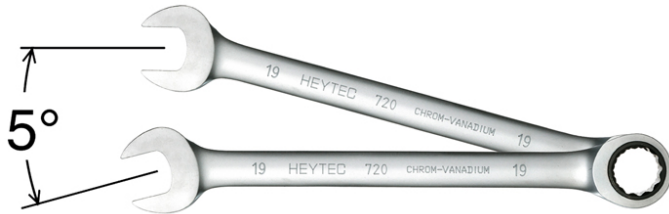

Combination ratchet wrench, 16 mm

Chrome-Vanadium, chromium plated, 72 teeth, torque on ring to Chrome-Vanadium, chromium plated, 72 teeth, torque on ring to DIN 899 row A / ISO 1711-1 on open end to DIN 899 row C / ISO 1711. Profile saver.

Details	
Code-No.	50720016080
6Kt mm	16
L mm	207,0
H1 mm	10,0
H2 mm	7,5
D1 mm	30,0
D2 mm	32,8

Details

Weight	225
Packaging unit	10
EAN	4024089123784
Packaging	cardboard