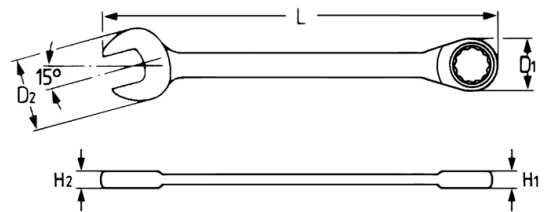

Combination ratchet wrench, 14 mm

Chrome-Vanadium, chromium plated, 72 teeth, torque on ring to Chrome-Vanadium, chromium plated, 72 teeth, torque on ring to DIN 899 row A / ISO 1711-1 on open end to DIN 899 row C / ISO 1711. Profile saver.

Details	
Code-No.	50720014080
6Kt mm	14
L mm	190,0
H1 mm	9,0
H2 mm	6,8
D1 mm	28,2
D2 mm	29,2

Details

Weight	105
Packaging unit	10
EAN	4024089123807
Packaging	cardboard