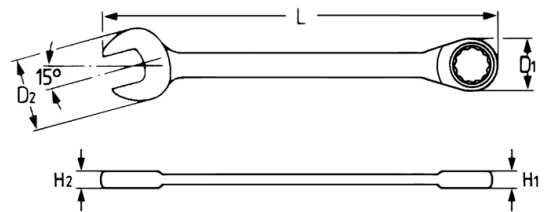

Combination ratchet wrench, 12 mm

Chrome-Vanadium, chromium plated, 72 teeth, torque on ring to Chrome-Vanadium, chromium plated, 72 teeth, torque on ring to DIN 899 row A / ISO 1711-1 on open end to DIN 899 row C / ISO 1711. Profile saver.

Details	
Code-No.	50720012080
6Kt mm	12
L mm	172,0
H1 mm	8,3
H2 mm	6,3
D1 mm	23,0
D2 mm	25,3

Details

Weight	77
Packaging unit	10
EAN	4024089123821
Packaging	cardboard