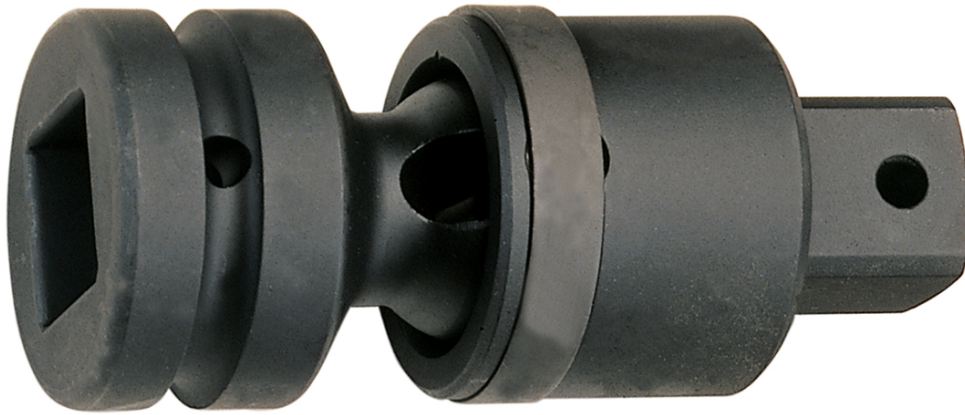

## Swivel Universal Joint, 1"

for IMPACT-Sockets, DIN 3121 / ISO 1174, Chrome-Vanadium, PH = phosphated

Details	
Code-No.	06601001036
L mm	133
D mm	54,0
Weight	1380
Packaging unit	5
EAN	4024089037869
Packaging	cardboard