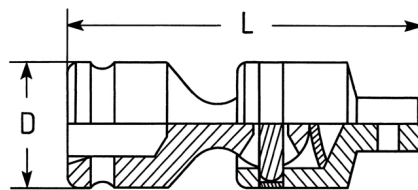

## Swivel Universal Joint, 1"

for IMPACT-Sockets, DIN 3121 / ISO 1174, Chrome-Vanadium, PH = phosphated

Details	
Code-No.	06601001036
L mm	133
D mm	54,0
Weight	1380
Packaging unit	5
EAN	4024089037869
Packaging	cardboard