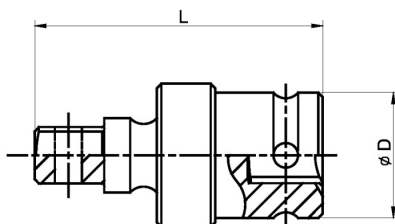

## IMPACT- Swivel Universal Joint, 1/2"

for IMPACT-Sockets, DIN 3121 / ISO 1174, Chrome-Vanadium, PH = phosphated

Details	
Code-No.	06301001036
L mm	64
D mm	28
Weight	158
Packaging unit	10
EAN	4024089036916
Packaging	cardboard