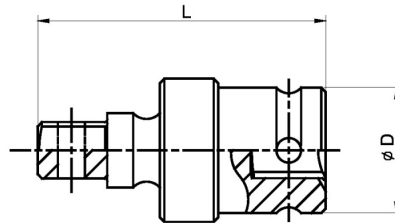

## IMPACT- Swivel Universal Joint, 1/2"

for IMPACT-Sockets, DIN 3121 / ISO 1174, Chrome-Vanadium, PH = phosphated

Details	
Code-No.	06301001036
L mm	64
D mm	28
Weight	158
Packaging unit	10
EAN	4024089036916
Packaging	cardboard