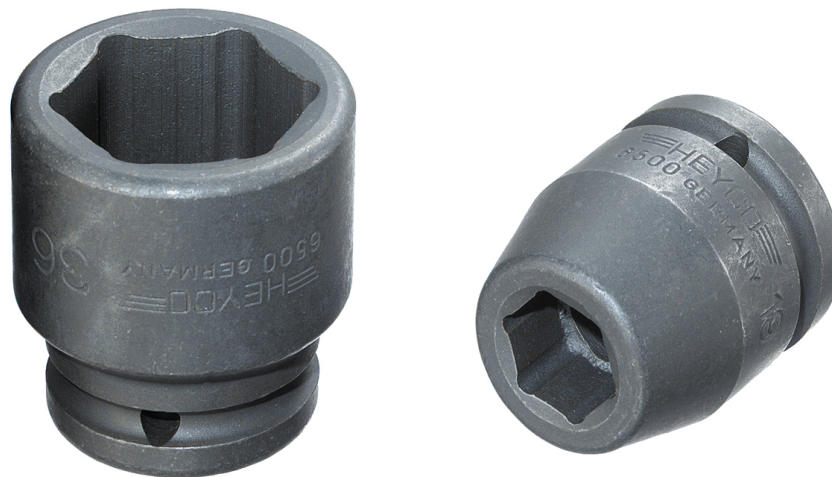

IMPACT-Socket, 1/2", 17 mm

DIN 3129 / ISO 2725, Chrome-Vanadium, PH = phosphated

Details	
Code-No.	06300001736
6Kt mm	17
L mm	38
T mm	13
D1 mm	26,5
D2 mm	30,0
Weight	130
Packaging unit	10
EAN	4024089036688