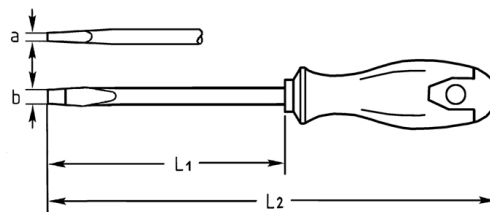

Engineers' Screwdrivers for plain slot screws, 200x12 mm

Chrome-Vanadium, C = chromium plated (with black tip), with hexagon blade and additional bolster and 2K plastic handle

Details	
Code-No.	04537020080
a mm	2,0
B mm	12,0
L1 mm	200
L2 mm	310
6Kt Blade mm	10/16
Weight	250
Packaging unit	5
EAN	4024089165418
	12 x 200
Packaging	cardboard