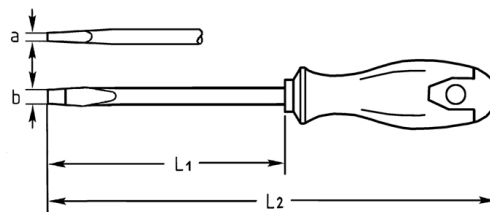

Engineers' Screwdrivers for plain slot screws, 175x10 mm

Chrome-Vanadium, C = chromium plated (with black tip), with hexagon blade and additional bolster and 2K plastic handle

Details	
Code-No.	04537017580
a mm	1,6
B mm	10,0
L1 mm	175
L2 mm	285
6Kt Blade mm	10/16
Weight	220
Packaging unit	10
EAN	4024089165401
	10 x 175
Packaging	cardboard