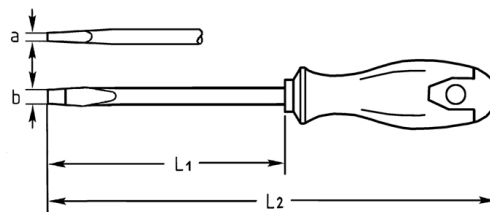

Engineers' Screwdrivers for plain slot screws, 150x8 mm

Chrome-Vanadium, C = chromium plated (with black tip), with hexagon blade and additional bolster and 2K plastic handle

| Details | |
|----------------|---------------|
| Code-No. | 04537015080 |
| a mm | 1,2 |
| B mm | 8,0 |
| L1 mm | 150 |
| L2 mm | 260 |
| 6Kt Blade mm | 8/13 |
| Weight | 160 |
| Packaging unit | 10 |
| EAN | 4024089165395 |
| | 8 x 150 |
| Packaging | cardboard |