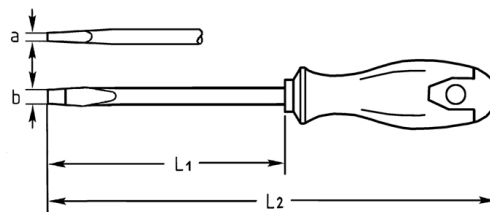

Engineers' Screwdrivers for plain slot screws, 150x8 mm

Chrome-Vanadium, C = chromium plated (with black tip), with hexagon blade and additional bolster and 2K plastic handle

Details	
Code-No.	04537015080
a mm	1,2
B mm	8,0
L1 mm	150
L2 mm	260
6Kt Blade mm	8/13
Weight	160
Packaging unit	10
EAN	4024089165395
	8 x 150
Packaging	cardboard