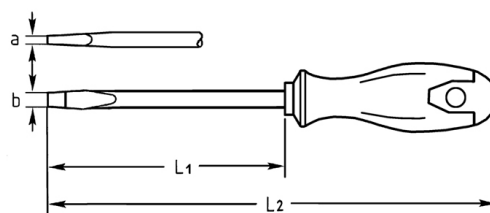

Engineers' Screwdrivers for plain slot screws, 125x6,5 mm

Chrome-Vanadium, C = chromium plated (with black tip), with hexagon blade and additional bolster and 2K plastic handle

| Details | |
|----------------|---------------|
| Code-No. | 04537012580 |
| a mm | 1,2 |
| B mm | 6,5 |
| L1 mm | 125 |
| L2 mm | 225 |
| 6Kt Blade mm | 6,35/10 |
| Weight | 100 |
| Packaging unit | 10 |
| EAN | 4024089165388 |
| | 6,5 x 125 |
| Packaging | cardboard |