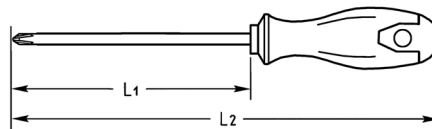

TORX®-Screwdrivers for TORX®-socket screws, T 40

Molybdenum-Vanadium, C = chromium plated (with black tip), with 2K plastic handle

Details	
Code-No.	04515004080
T	T 40
Torx mm	6,65
L1 mm	125
L2 mm	235
Weight	145
Packaging unit	5
EAN	4024089165661
Packaging	cardboard