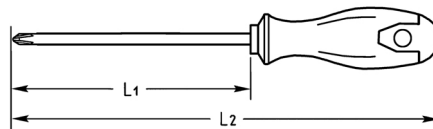

TORX®-Screwdrivers for TORX®-socket screws, T 40

Molybdenum-Vanadium, C = chromium plated (with black tip), with 2K plastic handle

Details	
Code-No.	04515004080
T	T 40
Torx mm	6,65
L1 mm	125
L2 mm	235
Weight	145
Packaging unit	5
EAN	4024089165661
Packaging	cardboard