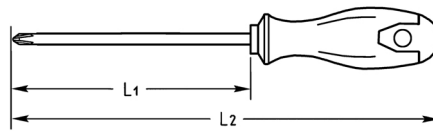

**TORX®-Screwdrivers for TORX®-socket screws, T 30**

Molybdenum-Vanadium, C = chromium plated (with black tip), with 2K plastic handle

Details	
Code-No.	04515003080
T	T 30
Torx mm	5,52
L1 mm	115
L2 mm	225
Weight	100
Packaging unit	5
EAN	4024089165678
Packaging	cardboard