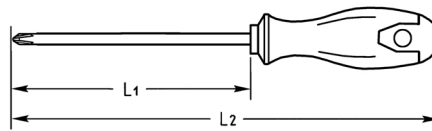

TORX®-Screwdrivers for TORX®-socket screws, T 25

Molybdenum-Vanadium, C = chromium plated (with black tip), with 2K plastic handle

Details	
Code-No.	04515002580
T	T 25
Torx mm	4,43
L1 mm	100
L2 mm	200
Weight	70
Packaging unit	10
EAN	4024089165692
Packaging	cardboard