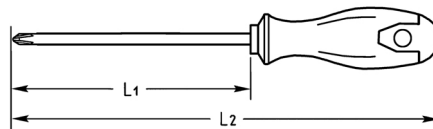

TORX®-Screwdrivers for TORX®-socket screws, T 25

Molybdenum-Vanadium, C = chromium plated (with black tip), with 2K plastic handle

Details	
Code-No.	04515002580
T	T 25
Torx mm	4,43
L1 mm	100
L2 mm	200
Weight	70
Packaging unit	10
EAN	4024089165692
Packaging	cardboard