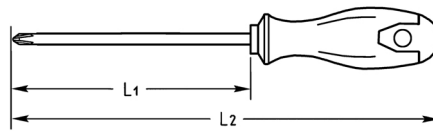

**TORX®-Screwdrivers for TORX®-socket screws, T 20**

Molybdenum-Vanadium, C = chromium plated (with black tip), with 2K plastic handle

Details	
Code-No.	04515002080
T	T 20
Torx mm	3,86
L1 mm	100
L2 mm	200
Weight	70
Packaging unit	10
EAN	4024089165708
Packaging	cardboard