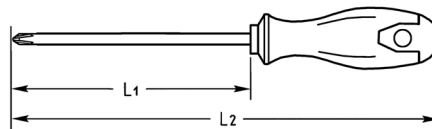

**TORX®-Screwdrivers for TORX®-socket screws, T 20**

Molybdenum-Vanadium, C = chromium plated (with black tip), with 2K plastic handle

Details	
Code-No.	04515002080
T	T 20
Torx mm	3,86
L1 mm	100
L2 mm	200
Weight	70
Packaging unit	10
EAN	4024089165708
Packaging	cardboard