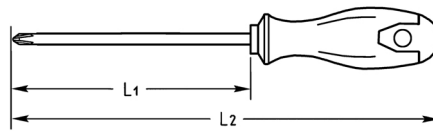

TORX®-Screwdrivers for TORX®-socket screws, T 15

Molybdenum-Vanadium, C = chromium plated (with black tip), with 2K plastic handle

Details	
Code-No.	04515001580
T	T 15
Torx mm	3,27
L1 mm	100
L2 mm	190
Weight	45
Packaging unit	10
EAN	4024089165715
Packaging	cardboard