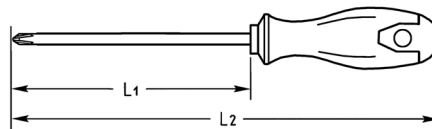

TORX®-Screwdrivers for TORX®-socket screws, T 15

Molybdenum-Vanadium, C = chromium plated (with black tip), with 2K plastic handle

Details	
Code-No.	04515001580
T	T 15
Torx mm	3,27
L1 mm	100
L2 mm	190
Weight	45
Packaging unit	10
EAN	4024089165715
Packaging	cardboard