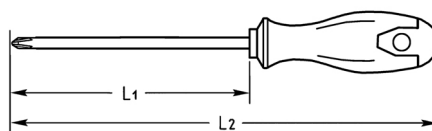

TORX®-Screwdrivers for TORX®-socket screws, T 15

Molybdenum-Vanadium, C = chromium plated (with black tip), with 2K plastic handle

Details	
Code-No.	04515001580
T	T 15
Torx mm	3,27
L1 mm	100
L2 mm	190
Weight	45
Packaging unit	10
EAN	4024089165715
Packaging	cardboard