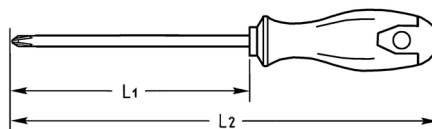

**TORX®-Screwdrivers for TORX®-socket screws, T 15**

Molybdenum-Vanadium, C = chromium plated (with black tip), with 2K plastic handle

Details	
Code-No.	04515001580
T	T 15
Torx mm	3,27
L1 mm	100
L2 mm	190
Weight	45
Packaging unit	10
EAN	4024089165715
Packaging	cardboard