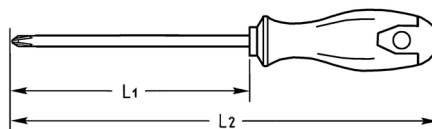

TORX®-Screwdrivers for TORX®-socket screws, T 10

Molybdenum-Vanadium, C = chromium plated (with black tip), with 2K plastic handle

Details	
Code-No.	04515001080
T	T 10
Torx mm	2,74
L1 mm	100
L2 mm	180
Weight	45
Packaging unit	10
EAN	4024089165722
Packaging	cardboard