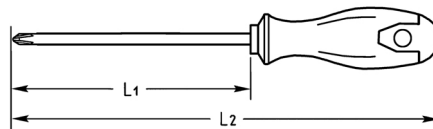

TORX®-Screwdrivers for TORX®-socket screws, T 10

Molybdenum-Vanadium, C = chromium plated (with black tip), with 2K plastic handle

Details	
Code-No.	04515001080
T	T 10
Torx mm	2,74
L1 mm	100
L2 mm	180
Weight	45
Packaging unit	10
EAN	4024089165722
Packaging	cardboard