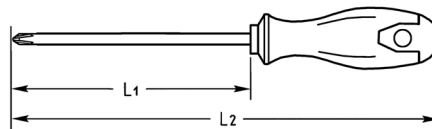

TORX®-Screwdrivers for TORX®-socket screws, T 10

Molybdenum-Vanadium, C = chromium plated (with black tip), with 2K plastic handle

Details	
Code-No.	04515001080
T	T 10
Torx mm	2,74
L1 mm	100
L2 mm	180
Weight	45
Packaging unit	10
EAN	4024089165722
Packaging	cardboard