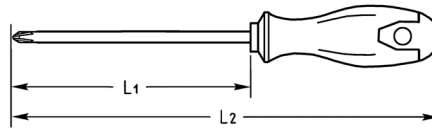

TORX®-Screwdrivers for TORX®-socket screws, T 6

Molybdenum-Vanadium, C = chromium plated (with black tip), with 2K plastic handle

Details	
Code-No.	04515000680
T	T 6
Torx mm	1,67
L1 mm	60
L2 mm	130
Weight	27
Packaging unit	10
EAN	4024089165760
Packaging	cardboard