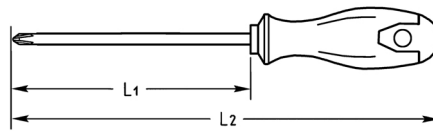

## TORX®-Screwdrivers for TORX®-socket screws, T 6

Molybdenum-Vanadium, C = chromium plated (with black tip), with 2K plastic handle

Details	
Code-No.	04515000680
T	T 6
Torx mm	1,67
L1 mm	60
L2 mm	130
Weight	27
Packaging unit	10
EAN	4024089165760
Packaging	cardboard