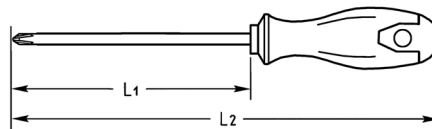

**TORX®-Screwdrivers for TORX®-socket screws, T 6**

Molybdenum-Vanadium, C = chromium plated (with black tip), with 2K plastic handle

Details	
Code-No.	04515000680
T	T 6
Torx mm	1,67
L1 mm	60
L2 mm	130
Weight	27
Packaging unit	10
EAN	4024089165760
Packaging	cardboard