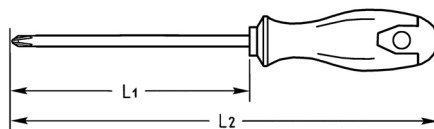

**TORX®-Screwdrivers for TORX®-socket screws, T 6**

Molybdenum-Vanadium, C = chromium plated (with black tip), with 2K plastic handle

Details	
Code-No.	04515000680
T	T 6
Torx mm	1,67
L1 mm	60
L2 mm	130
Weight	27
Packaging unit	10
EAN	4024089165760
Packaging	cardboard