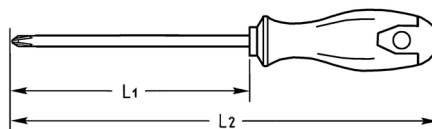

**TORX®-Screwdrivers for TORX®-socket screws, T 6**

Molybdenum-Vanadium, C = chromium plated (with black tip), with 2K plastic handle

Details	
Code-No.	04515000680
T	T 6
Torx mm	1,67
L1 mm	60
L2 mm	130
Weight	27
Packaging unit	10
EAN	4024089165760
Packaging	cardboard