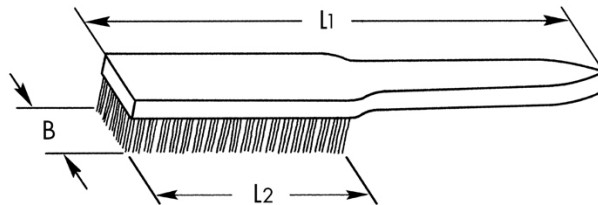

## Spark Plug Brushes

ST = standard, wavy brass bristles  $\varnothing$  0,15 mm

Details	
Code-No.	01759000300
Rows	3
L1 mm	150
L2 mm	32
B mm	15
Weight	18
Packaging unit	10
EAN	4024089032093
Packaging	cardboard