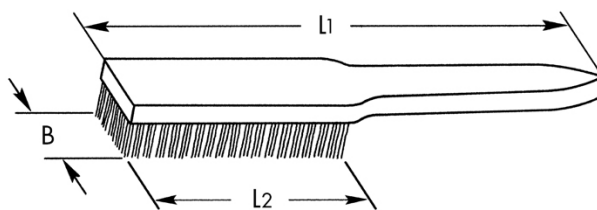

Spark Plug Brushes

ST = standard, wavy brass bristles \varnothing 0,15 mm

Details	
Code-No.	01759000300
Rows	3
L1 mm	150
L2 mm	32
B mm	15
Weight	18
Packaging unit	10
EAN	4024089032093
Packaging	cardboard