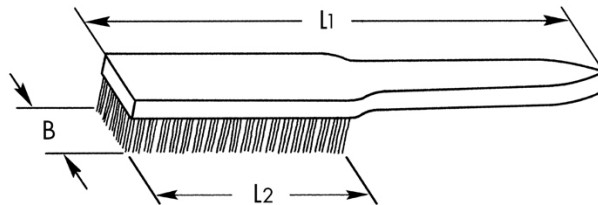

Spark Plug Brushes

ST = standard, wavy brass bristles \varnothing 0,15 mm

Details	
Code-No.	01759000300
Rows	3
L1 mm	150
L2 mm	32
B mm	15
Weight	18
Packaging unit	10
EAN	4024089032093
Packaging	cardboard