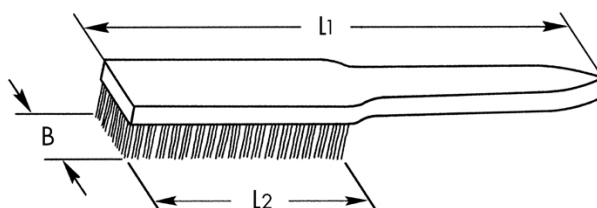

File card brush

ST = standard, beech wood with card brush

Details	
Code-No.	01754000000
L1 mm	260
L2 mm	115
B mm	40
Weight	70
Packaging unit	5
EAN	4024089032031
Packaging	cardboard