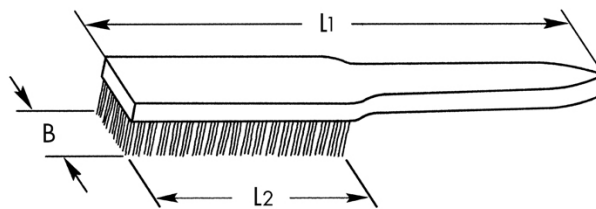

## File card brush

ST = standard, beech wood with card brush

Details	
Code-No.	01754000000
L1 mm	260
L2 mm	115
B mm	40
Weight	70
Packaging unit	5
EAN	4024089032031
Packaging	cardboard