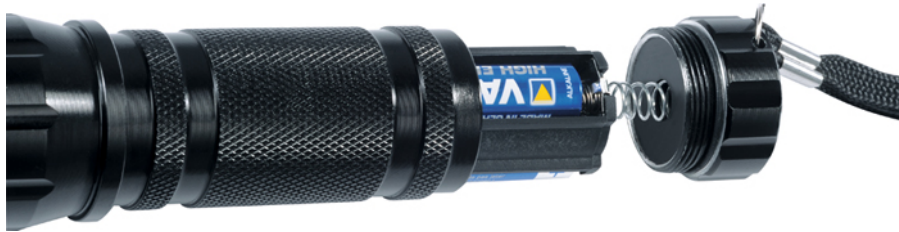

## 1W-LED Torchlight

High energy efficiency, Extra long duration, Splash-proof, Black anodized High-quality aluminum housing, incl. hanger. Batteries and hanger included.

Details	
Code-No.	01721000100
L mm	110
Weight	110