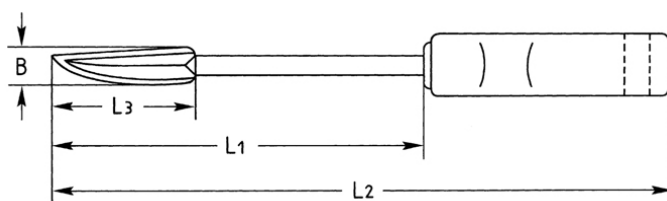

Curved Bearing Scrapers

LS = lacquered, ground tip

Details	
Code-No.	01660025021
L1 mm	250
	10
L2 mm	370
L3 mm	92
B mm	17
Weight	215
Packaging unit	10
EAN	4024089031195
Packaging	cardboard