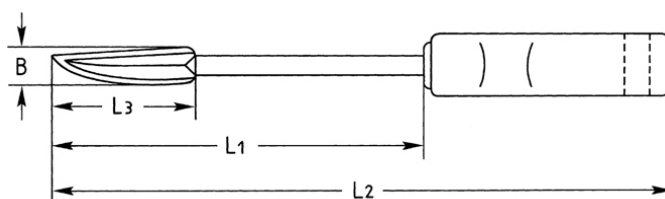

## Curved Bearing Scrapers

LS = lacquered, ground tip

Details	
Code-No.	01660025021
L1 mm	250
	10
L2 mm	370
L3 mm	92
B mm	17
Weight	215
Packaging unit	10
EAN	4024089031195
Packaging	cardboard