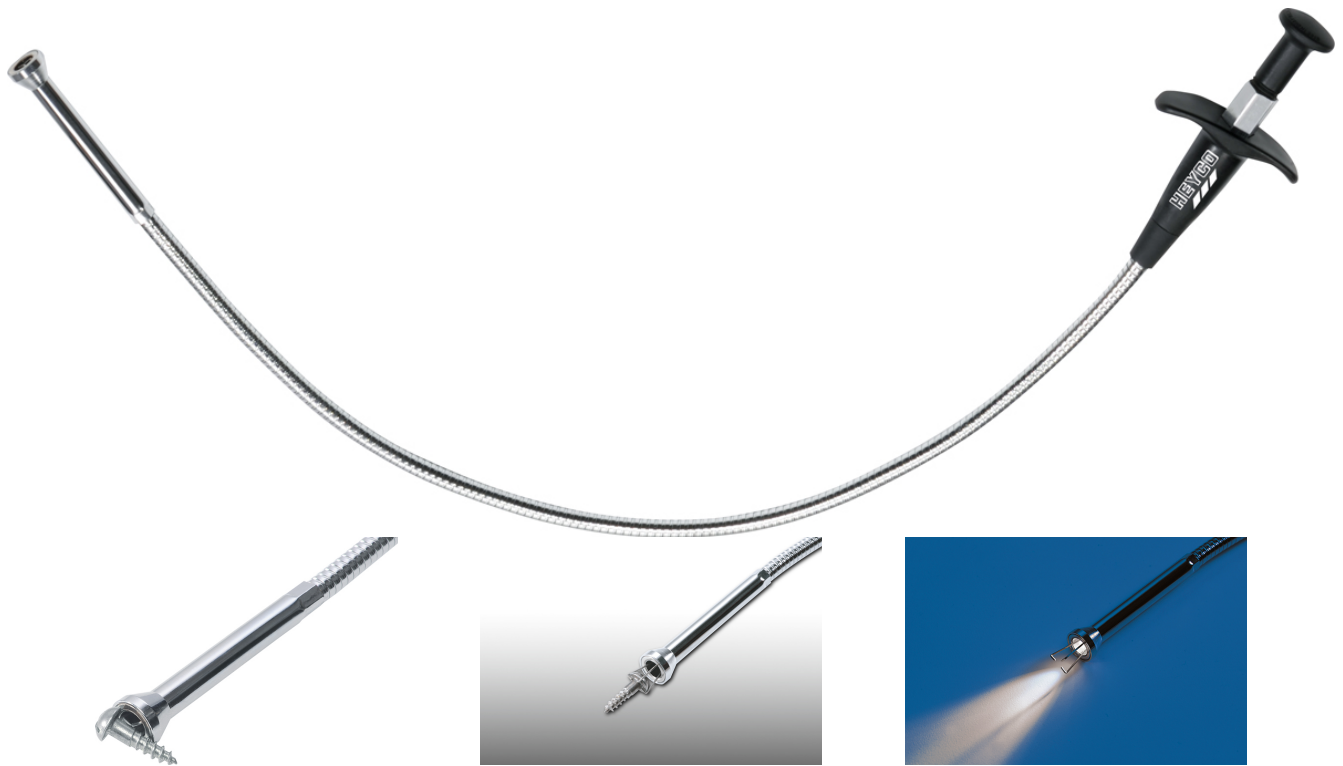

3-Claw Pick-up Tools

Grip function: by magnetic pick-up tool or 3-claw pick-up tool, for retrieving small parts from confined or hard to reach areas with flexible shaft, bright LED illuminate dark areas. C = chromium plated, with LED and magnet.

Details	
Code-No.	01495000380
L mm	650
Gripping-Ø max. mm	7
Weight	263
Packaging unit	1
EAN	4024089371444
Packaging	cardboard