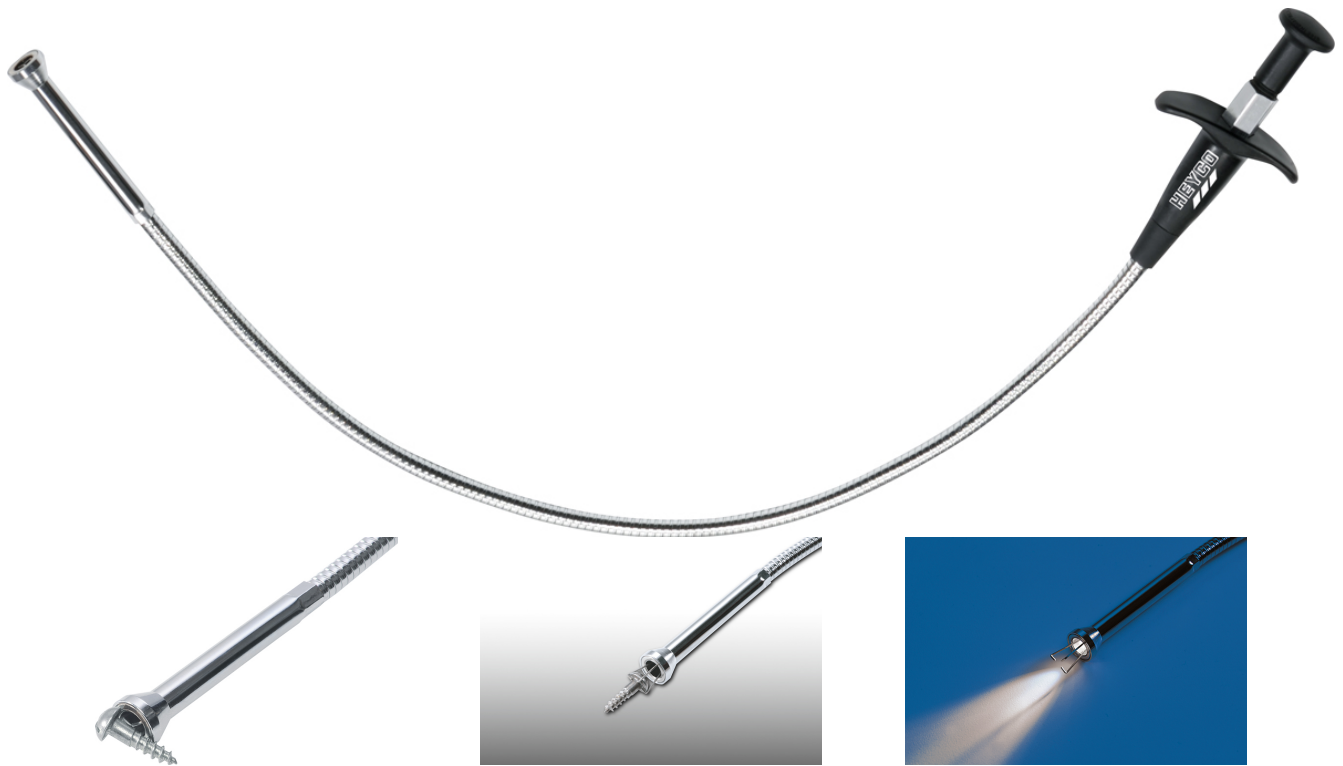

## 3-Claw Pick-up Tools

Grip function: by magnetic pick-up tool or 3-claw pick-up tool, for retrieving small parts from confined or hard to reach areas with flexible shaft, bright LED illuminate dark areas. C = chromium plated, with LED and magnet.

Details	
Code-No.	01495000380
L mm	650
Gripping-Ø max. mm	7
Weight	263
Packaging unit	1
EAN	4024089371444
Packaging	cardboard