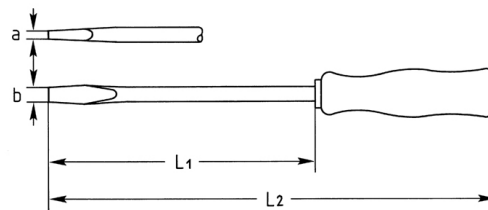

Engineers' Screwdrivers for plain slot screws, 250x14 mm

Chrome-Vanadium, C = chromium plated (with black tip), with blade through handle and hardwood handle with leather cap, blade with hexagon bolster

Details	
Code-No.	01470025080
a mm	2,5
B mm	14
L1 mm	250
L2 mm	390
blade-Ø	16
Weight	325
Packaging unit	5
EAN	4024089029086
	14 x 2,5
Packaging	cardboard