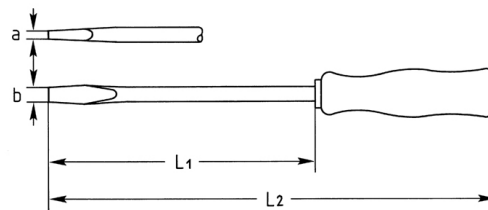

Engineers' Screwdrivers for plain slot screws, 200x12 mm

Chrome-Vanadium, C = chromium plated (with black tip), with blade through handle and hardwood handle with leather cap, blade with hexagon bolster

Details	
Code-No.	01470020080
a mm	2,0
B mm	12
L1 mm	200
L2 mm	330
blade-Ø	13
Weight	230
Packaging unit	5
EAN	4024089029079
	12 x 2,0
Packaging	cardboard