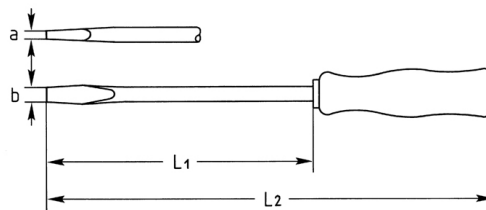

Engineers' Screwdrivers for plain slot screws, 200x12 mm

Chrome-Vanadium, C = chromium plated (with black tip), with blade through handle and hardwood handle with leather cap, blade with hexagon bolster

Details	
Code-No.	01470020080
a mm	2,0
B mm	12
L1 mm	200
L2 mm	330
blade-Ø	13
Weight	230
Packaging unit	5
EAN	4024089029079
	12 x 2,0
Packaging	cardboard