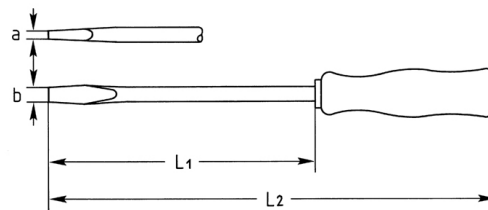

Engineers' Screwdrivers for plain slot screws, ,175x10 mm

Chrome-Vanadium, C = chromium plated (with black tip), with blade through handle and hardwood handle with leather cap, blade with hexagon bolster

Details	
Code-No.	01470017580
a mm	1,6
B mm	10
L1 mm	175
L2 mm	300
blade-Ø	12
Weight	180
Packaging unit	10
EAN	4024089029062
	10 x 1,6
Packaging	cardboard