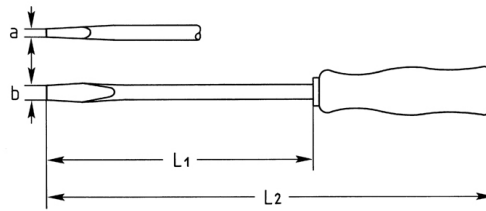

Engineers' Screwdrivers for plain slot screws, 150x8 mm

Chrome-Vanadium, C = chromium plated (with black tip), with blade through handle and hardwood handle with leather cap, blade with hexagon bolster

Details	
Code-No.	01470015080
a mm	1,2
B mm	8
L1 mm	150
L2 mm	270
blade-Ø	12
Weight	160
Packaging unit	10
EAN	4024089029055
	8 x 1,2
Packaging	cardboard