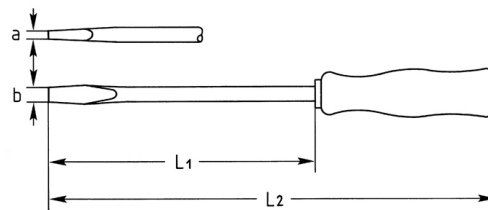

Engineers' Screwdrivers for plain slot screws, 150x8 mm

Chrome-Vanadium, C = chromium plated (with black tip), with blade through handle and hardwood handle with leather cap, blade with hexagon bolster

Details	
Code-No.	01470015080
a mm	1,2
B mm	8
L1 mm	150
L2 mm	270
blade-Ø	12
Weight	160
Packaging unit	10
EAN	4024089029055
	8 x 1,2
Packaging	cardboard