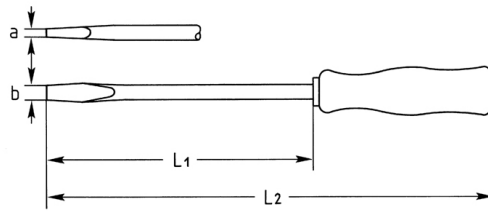

Engineers' Screwdrivers for plain slot screws, 125x7 mm

Chrome-Vanadium, C = chromium plated (with black tip), with blade through handle and hardwood handle with leather cap, blade with hexagon bolster

Details	
Code-No.	01470012580
a mm	1,2
B mm	7
L1 mm	125
L2 mm	235
blade-Ø	10
Weight	105
Packaging unit	10
EAN	4024089029048
	7 x 1,2
Packaging	cardboard