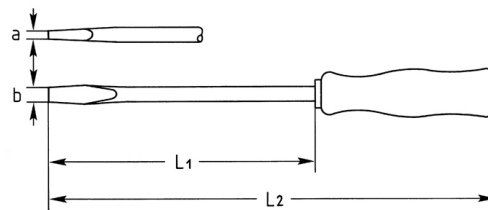

Engineers' Screwdrivers for plain slot screws, 125x7 mm

Chrome-Vanadium, C = chromium plated (with black tip), with blade through handle and hardwood handle with leather cap, blade with hexagon bolster

Details	
Code-No.	01470012580
a mm	1,2
B mm	7
L1 mm	125
L2 mm	235
blade-Ø	10
Weight	105
Packaging unit	10
EAN	4024089029048
	7 x 1,2
Packaging	cardboard