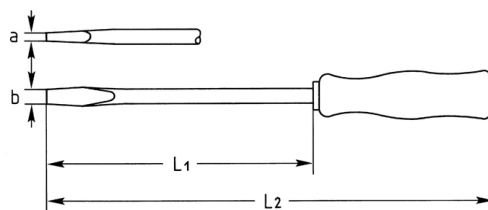

Engineers' Screwdrivers for plain slot screws, 125x7 mm

Chrome-Vanadium, C = chromium plated (with black tip), with blade through handle and hardwood handle with leather cap, blade with hexagon bolster

Details	
Code-No.	01470012580
a mm	1,2
B mm	7
L1 mm	125
L2 mm	235
blade-Ø	10
Weight	105
Packaging unit	10
EAN	4024089029048
	7 x 1,2
Packaging	cardboard