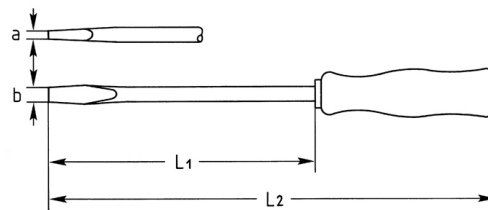

Engineers' Screwdrivers for plain slot screws, 100x5,5 mm

Chrome-Vanadium, C = chromium plated (with black tip), with blade through handle and hardwood handle with leather cap, blade with hexagon bolster

Details	
Code-No.	01470010080
a mm	1,0
B mm	5,5
L1 mm	100
L2 mm	200
blade-Ø	8
Weight	66
Packaging unit	10
EAN	4024089029031
	5,5 x 1,0
Packaging	cardboard