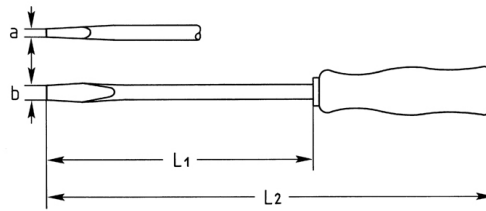

Engineers' Screwdrivers for plain slot screws, 100x5,5 mm

Chrome-Vanadium, C = chromium plated (with black tip), with blade through handle and hardwood handle with leather cap, blade with hexagon bolster

Details	
Code-No.	01470010080
a mm	1,0
B mm	5,5
L1 mm	100
L2 mm	200
blade-Ø	8
Weight	66
Packaging unit	10
EAN	4024089029031
	5,5 x 1,0
Packaging	cardboard