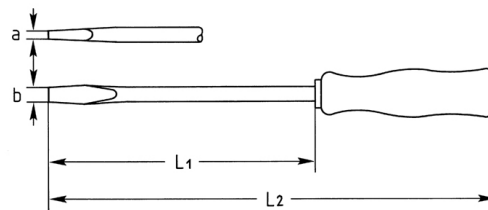

Engineers' Screwdrivers for plain slot screws, 100x5,5 mm

Chrome-Vanadium, C = chromium plated (with black tip), with blade through handle and hardwood handle with leather cap, blade with hexagon bolster

| Details | |
|----------------|---------------|
| Code-No. | 01470010080 |
| a mm | 1,0 |
| B mm | 5,5 |
| L1 mm | 100 |
| L2 mm | 200 |
| blade-Ø | 8 |
| Weight | 66 |
| Packaging unit | 10 |
| EAN | 4024089029031 |
| | 5,5 x 1,0 |
| Packaging | cardboard |