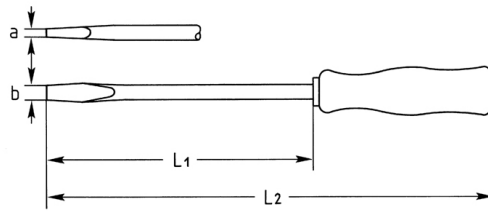

Engineers' Screwdrivers for plain slot screws, 90x4,5 mm

Chrome-Vanadium, C = chromium plated (with black tip), with blade through handle and hardwood handle with leather cap, blade with hexagon bolster

Details	
Code-No.	01470009080
a mm	0,8
B mm	4,5
L1 mm	90
L2 mm	185
blade-Ø	6
Weight	50
Packaging unit	10
EAN	4024089029024
	4,5 x 0,8
Packaging	cardboard