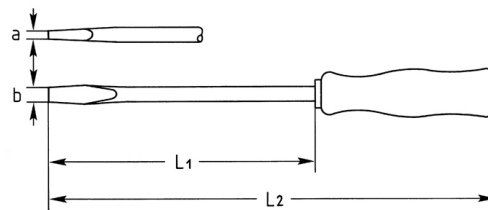

Engineers' Screwdrivers for plain slot screws, 90x4,5 mm

Chrome-Vanadium, C = chromium plated (with black tip), with blade through handle and hardwood handle with leather cap, blade with hexagon bolster

Details	
Code-No.	01470009080
a mm	0,8
B mm	4,5
L1 mm	90
L2 mm	185
blade-Ø	6
Weight	50
Packaging unit	10
EAN	4024089029024
	4,5 x 0,8
Packaging	cardboard