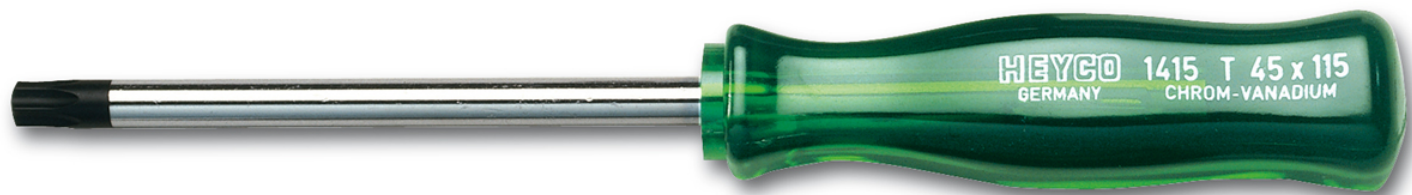

TORX®-Screwdrivers for TORX®-Socket screws, T45

Chrome-Vanadium, C = chromium plated (with black tip), with shockproof plastic handle

Details	
Code-No.	01415004580
T	T45
Torx mm	7,82
L1 mm	115
L2 mm	225
Weight	150
Packaging unit	10
EAN	4024089028393
Packaging	cardboard