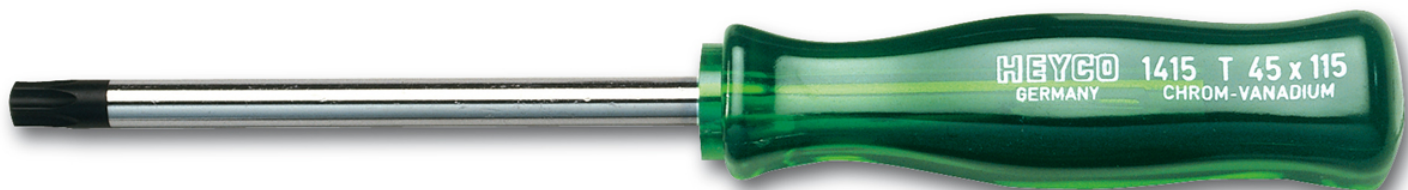

**TORX®-Screwdrivers for TORX®-Socket screws, T25**

Chrome-Vanadium, C = chromium plated (with black tip), with shockproof plastic handle

Details	
Code-No.	01415002580
T	T25
Torx mm	4,43
L1 mm	100
L2 mm	190
Weight	48
Packaging unit	10
EAN	4024089028355
Packaging	cardboard