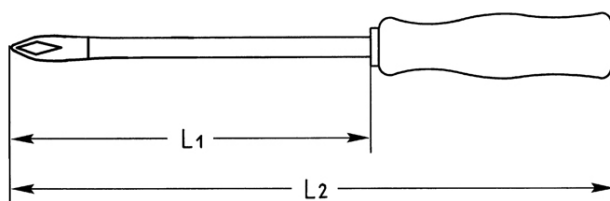

TORX®-Screwdrivers for TORX®-Socket screws, T25

Chrome-Vanadium, C = chromium plated (with black tip), with shockproof plastic handle

Details	
Code-No.	01415002580
T	T25
Torx mm	4,43
L1 mm	100
L2 mm	190
Weight	48
Packaging unit	10
EAN	4024089028355
Packaging	cardboard