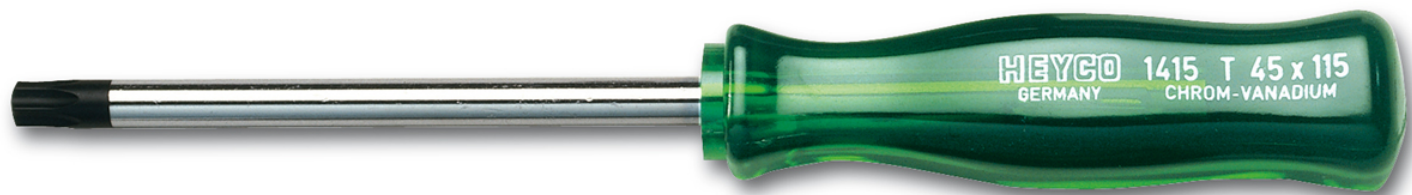

**TORX®-Screwdrivers for TORX®-Socket screws, T15**

Chrome-Vanadium, C = chromium plated (with black tip), with shockproof plastic handle

Details	
Code-No.	01415001580
T	T15
Torx mm	3,27
L1 mm	68
L2 mm	155
Weight	28
Packaging unit	10
EAN	4024089028331
Packaging	cardboard