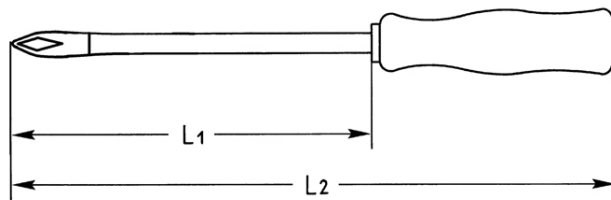

TORX®-Screwdrivers for TORX®-Socket screws, T15

Chrome-Vanadium, C = chromium plated (with black tip), with shockproof plastic handle

Details	
Code-No.	01415001580
T	T15
Torx mm	3,27
L1 mm	68
L2 mm	155
Weight	28
Packaging unit	10
EAN	4024089028331
Packaging	cardboard