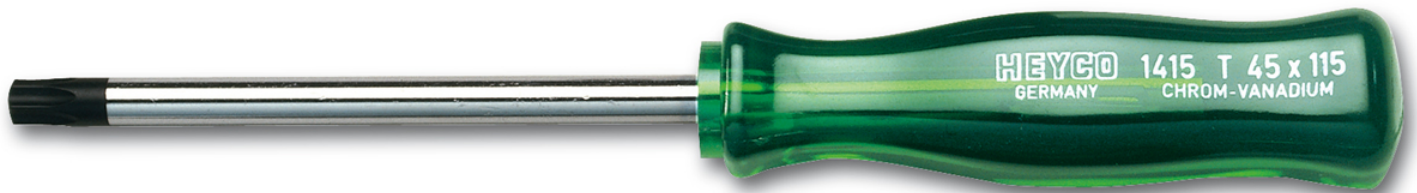

TORX®-Screwdrivers for TORX®-Socket screws, T15

Chrome-Vanadium, C = chromium plated (with black tip), with shockproof plastic handle

Details	
Code-No.	01415001580
T	T15
Torx mm	3,27
L1 mm	68
L2 mm	155
Weight	28
Packaging unit	10
EAN	4024089028331
Packaging	cardboard