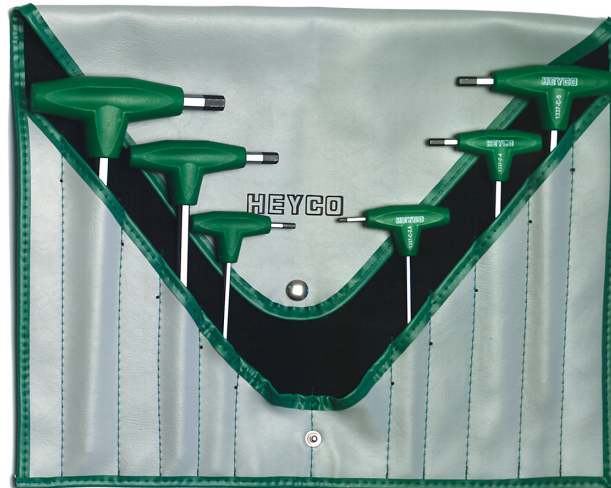

Hexagonal Head Wrench Sets for TORX®-socket screws, 6 pcs.

Chrome-Vanadium, C = chromium plated (with black tip), with shockproof plastic handle, in plastic wallets

Details	
Code-No.	01347722080
pcs.	6
Weight	397
Packaging unit	1
EAN	4024089347302
Packaging	wallet

Content

Code-No.	Name	Quantity
01347001080	TORX®-Wrenches, "L"-shaped for TORX®-Socket screws, T10	1
01347001580	TORX®-Wrenches, "L"-shaped for TORX®-Socket screws, T15	1
01347002080	TORX®-Wrenches, "L"-shaped for TORX®-Socket screws, T20	1
01347002580	TORX®-Wrenches, "L"-shaped for TORX®-Socket screws, T25	1
01347003080	TORX®-Wrenches, "L"-shaped for TORX®-Socket screws, T30	1
01347004080	TORX®-Wrenches, "L"-shaped for TORX®-Socket screws, T40	1