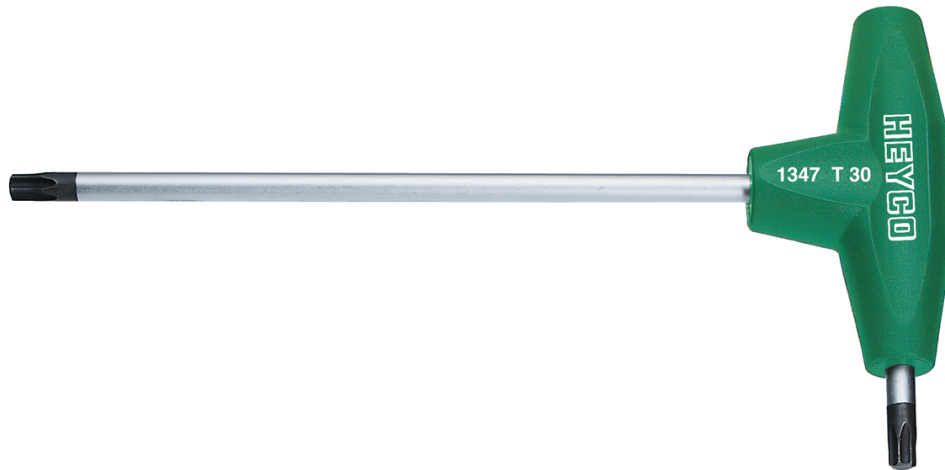

**TORX®-Wrenches, “L“-shaped for TORX®-Socket screws, T40**

Chrome-Vanadium, C = chromium plated (with black tip), with shockproof plastic handle

Details	
Code-No.	01347004080
T	T40
Torx mm	6,65
L1 mm	175
L2 mm	25
Weight	113
Packaging unit	10
EAN	4024089110432