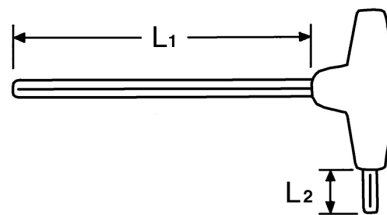

TORX®-Wrenches, “L“-shaped for TORX®-Socket screws, T40

Chrome-Vanadium, C = chromium plated (with black tip), with shockproof plastic handle

Details	
Code-No.	01347004080
T	T40
Torx mm	6,65
L1 mm	175
L2 mm	25
Weight	113
Packaging unit	10
EAN	4024089110432