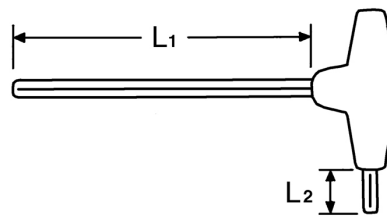

**TORX®-Wrenches, “L“-shaped for TORX®-Socket screws, T40**

Chrome-Vanadium, C = chromium plated (with black tip), with shockproof plastic handle

Details	
Code-No.	01347004080
T	T40
Torx mm	6,65
L1 mm	175
L2 mm	25
Weight	113
Packaging unit	10
EAN	4024089110432