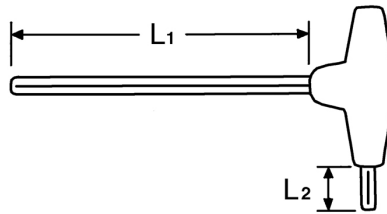

**TORX®-Wrenches, “L“-shaped for TORX®-Socket screws, T40**

Chrome-Vanadium, C = chromium plated (with black tip), with shockproof plastic handle

Details	
Code-No.	01347004080
T	T40
Torx mm	6,65
L1 mm	175
L2 mm	25
Weight	113
Packaging unit	10
EAN	4024089110432