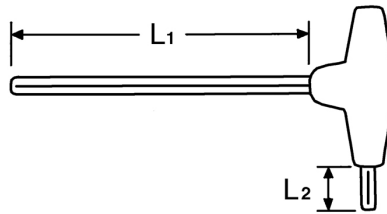

TORX®-Wrenches, “L“-shaped for TORX®-Socket screws, T30

Chrome-Vanadium, C = chromium plated (with black tip), with shockproof plastic handle

Details	
Code-No.	01347003080
T	T30
Torx mm	5,52
L1 mm	150
L2 mm	20
Weight	63
Packaging unit	10
EAN	4024089110425