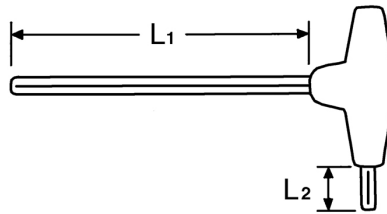

**TORX®-Wrenches, “L“-shaped for TORX®-Socket screws, T30**

Chrome-Vanadium, C = chromium plated (with black tip), with shockproof plastic handle

Details	
Code-No.	01347003080
T	T30
Torx mm	5,52
L1 mm	150
L2 mm	20
Weight	63
Packaging unit	10
EAN	4024089110425