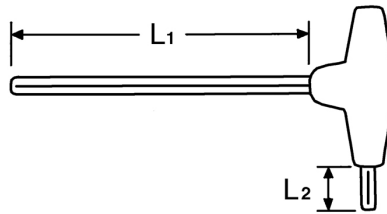

TORX®-Wrenches, “L“-shaped for TORX®-Socket screws, T27

Chrome-Vanadium, C = chromium plated (with black tip), with shockproof plastic handle

Details	
Code-No.	01347002780
T	T27
Torx mm	4,99
L1 mm	150
L2 mm	20
Weight	56
Packaging unit	10
EAN	4024089110418