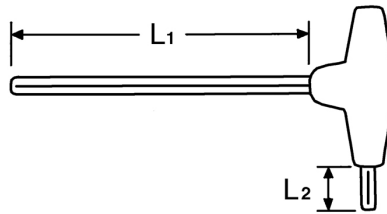

TORX®-Wrenches, “L“-shaped for TORX®-Socket screws, T25

Chrome-Vanadium, C = chromium plated (with black tip), with shockproof plastic handle

Details	
Code-No.	01347002580
T	T25
Torx mm	4,43
L1 mm	150
L2 mm	20
Weight	43
Packaging unit	10
EAN	4024089110401