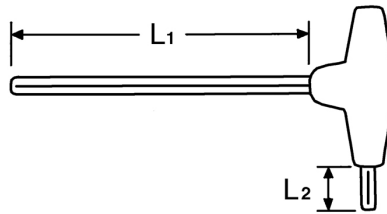

**TORX®-Wrenches, “L“-shaped for TORX®-Socket screws, T25**

Chrome-Vanadium, C = chromium plated (with black tip), with shockproof plastic handle

Details	
Code-No.	01347002580
T	T25
Torx mm	4,43
L1 mm	150
L2 mm	20
Weight	43
Packaging unit	10
EAN	4024089110401