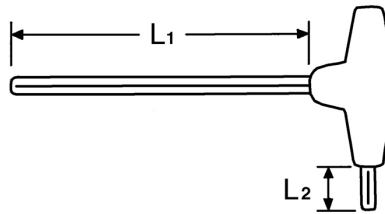

TORX®-Wrenches, “L“-shaped for TORX®-Socket screws, T20

Chrome-Vanadium, C = chromium plated (with black tip), with shockproof plastic handle

Details	
Code-No.	01347002080
T	T20
Torx mm	3,86
L1 mm	125
L2 mm	15
Weight	24
Packaging unit	10
EAN	4024089110395