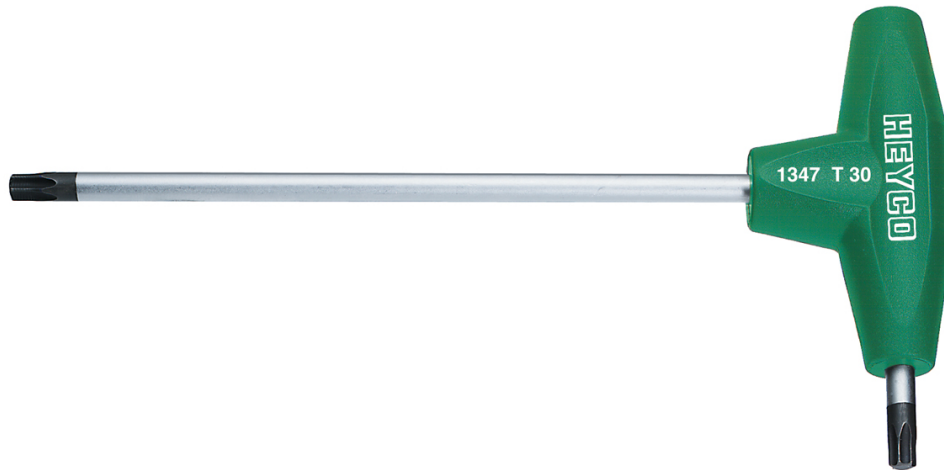

TORX®-Wrenches, “L“-shaped for TORX®-Socket screws, T20

Chrome-Vanadium, C = chromium plated (with black tip), with shockproof plastic handle

Details	
Code-No.	01347002080
T	T20
Torx mm	3,86
L1 mm	125
L2 mm	15
Weight	24
Packaging unit	10
EAN	4024089110395