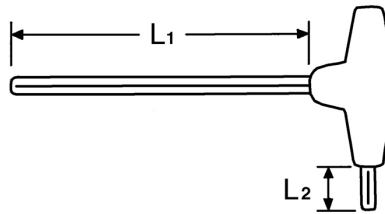

**TORX®-Wrenches, “L“-shaped for TORX®-Socket screws, T15**

Chrome-Vanadium, C = chromium plated (with black tip), with shockproof plastic handle

Details	
Code-No.	01347001580
T	T15
Torx mm	3,27
L1 mm	125
L2 mm	15
Weight	20
Packaging unit	10
EAN	4024089110388