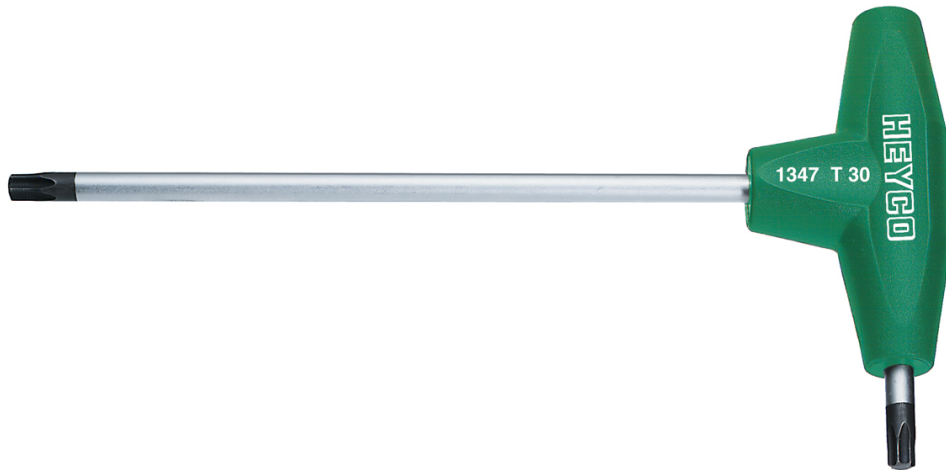

TORX®-Wrenches, “L“-shaped for TORX®-Socket screws, T15

Chrome-Vanadium, C = chromium plated (with black tip), with shockproof plastic handle

Details	
Code-No.	01347001580
T	T15
Torx mm	3,27
L1 mm	125
L2 mm	15
Weight	20
Packaging unit	10
EAN	4024089110388