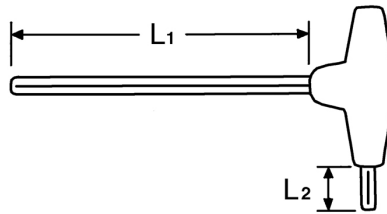

TORX®-Wrenches, “L“-shaped for TORX®-Socket screws, T15

Chrome-Vanadium, C = chromium plated (with black tip), with shockproof plastic handle

Details	
Code-No.	01347001580
T	T15
Torx mm	3,27
L1 mm	125
L2 mm	15
Weight	20
Packaging unit	10
EAN	4024089110388