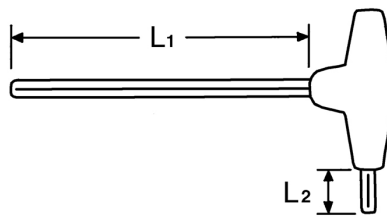

TORX®-Wrenches, “L“-shaped for TORX®-Socket screws, T15

Chrome-Vanadium, C = chromium plated (with black tip), with shockproof plastic handle

Details	
Code-No.	01347001580
T	T15
Torx mm	3,27
L1 mm	125
L2 mm	15
Weight	20
Packaging unit	10
EAN	4024089110388