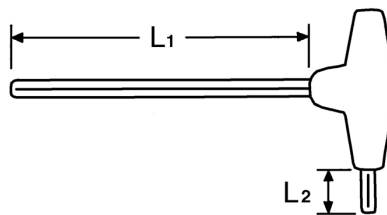

TORX®-Wrenches, “L“-shaped for TORX®-Socket screws, T15

Chrome-Vanadium, C = chromium plated (with black tip), with shockproof plastic handle

Details	
Code-No.	01347001580
T	T15
Torx mm	3,27
L1 mm	125
L2 mm	15
Weight	20
Packaging unit	10
EAN	4024089110388