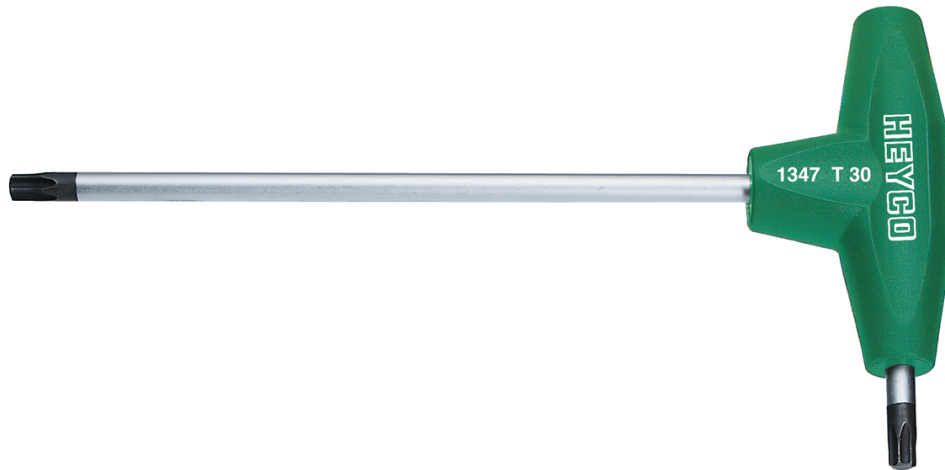

TORX®-Wrenches, “L“-shaped for TORX®-Socket screws, T10

Chrome-Vanadium, C = chromium plated (with black tip), with shockproof plastic handle

Details	
Code-No.	01347001080
T	T10
Torx mm	2,74
L1 mm	125
L2 mm	15
Weight	18
Packaging unit	10
EAN	4024089110371