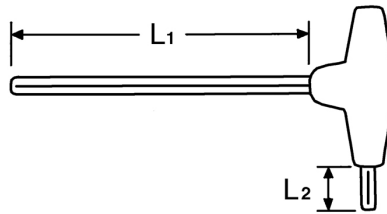

TORX®-Wrenches, “L“-shaped for TORX®-Socket screws, T10

Chrome-Vanadium, C = chromium plated (with black tip), with shockproof plastic handle

Details	
Code-No.	01347001080
T	T10
Torx mm	2,74
L1 mm	125
L2 mm	15
Weight	18
Packaging unit	10
EAN	4024089110371