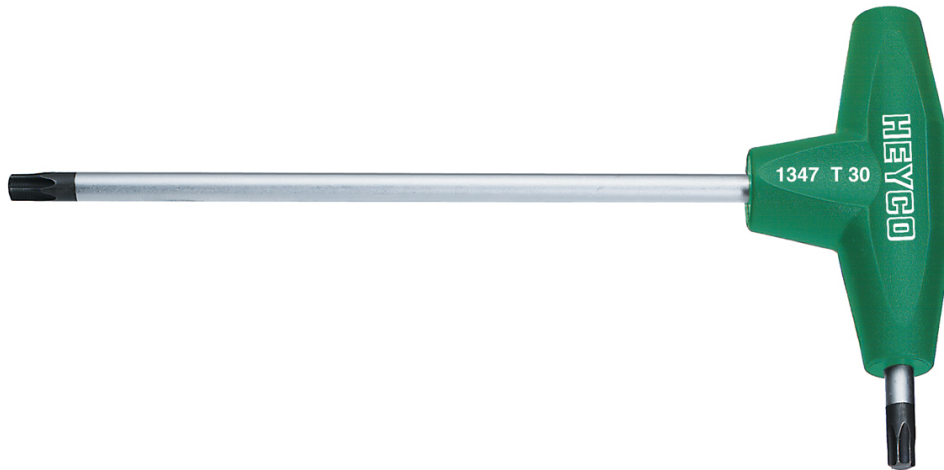

TORX®-Wrenches, “L“-shaped for TORX®-Socket screws, T 9

Chrome-Vanadium, C = chromium plated (with black tip), with shockproof plastic handle

Details	
Code-No.	01347000980
T	T 9
Torx mm	2,50
L1 mm	125
L2 mm	15
Weight	17
Packaging unit	10
EAN	4024089110364