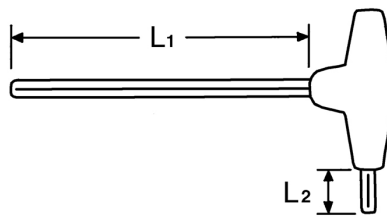

TORX®-Wrenches, “L“-shaped for TORX®-Socket screws, T 9

Chrome-Vanadium, C = chromium plated (with black tip), with shockproof plastic handle

Details	
Code-No.	01347000980
T	T 9
Torx mm	2,50
L1 mm	125
L2 mm	15
Weight	17
Packaging unit	10
EAN	4024089110364