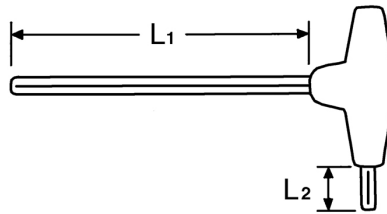

TORX®-Wrenches, “L“-shaped for TORX®-Socket screws, T 9

Chrome-Vanadium, C = chromium plated (with black tip), with shockproof plastic handle

Details	
Code-No.	01347000980
T	T 9
Torx mm	2,50
L1 mm	125
L2 mm	15
Weight	17
Packaging unit	10
EAN	4024089110364