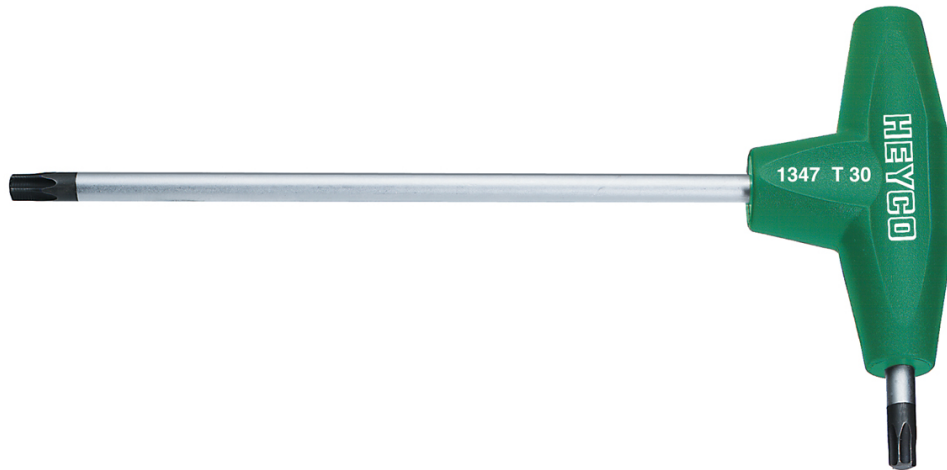

TORX®-Wrenches, “L“-shaped for TORX®-Socket screws, T 9

Chrome-Vanadium, C = chromium plated (with black tip), with shockproof plastic handle

Details	
Code-No.	01347000980
T	T 9
Torx mm	2,50
L1 mm	125
L2 mm	15
Weight	17
Packaging unit	10
EAN	4024089110364