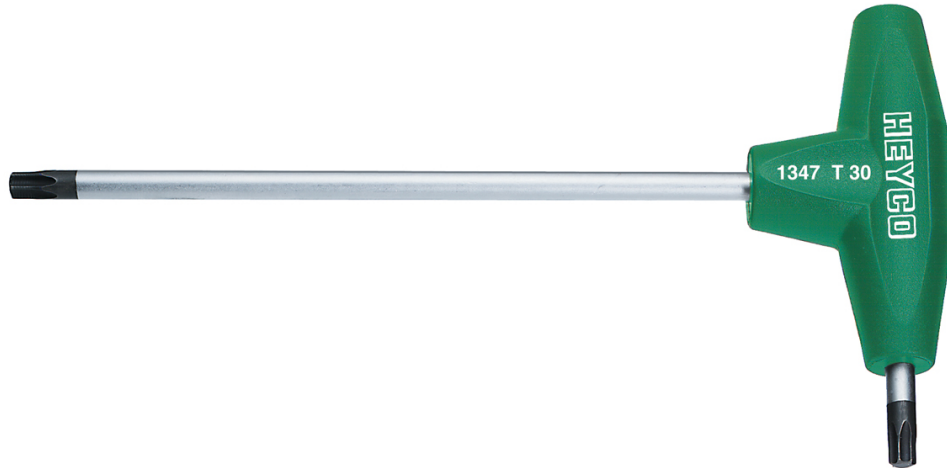

TORX®-Wrenches, “L“-shaped for TORX®-Socket screws, T 8

Chrome-Vanadium, C = chromium plated (with black tip), with shockproof plastic handle

Details	
Code-No.	01347000880
T	T 8
Torx mm	2,31
L1 mm	125
L2 mm	15
Weight	16
Packaging unit	10
EAN	4024089110357