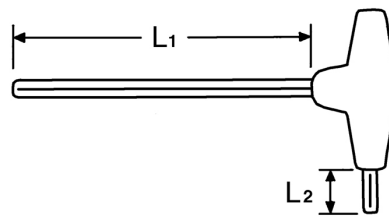

TORX®-Wrenches, “L“-shaped for TORX®-Socket screws, T 8

Chrome-Vanadium, C = chromium plated (with black tip), with shockproof plastic handle

Details	
Code-No.	01347000880
T	T 8
Torx mm	2,31
L1 mm	125
L2 mm	15
Weight	16
Packaging unit	10
EAN	4024089110357