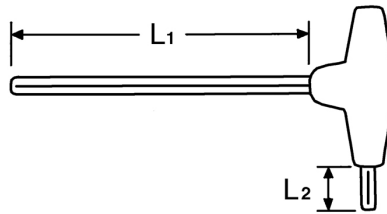

TORX®-Wrenches, “L“-shaped for TORX®-Socket screws, T 8

Chrome-Vanadium, C = chromium plated (with black tip), with shockproof plastic handle

Details	
Code-No.	01347000880
T	T 8
Torx mm	2,31
L1 mm	125
L2 mm	15
Weight	16
Packaging unit	10
EAN	4024089110357