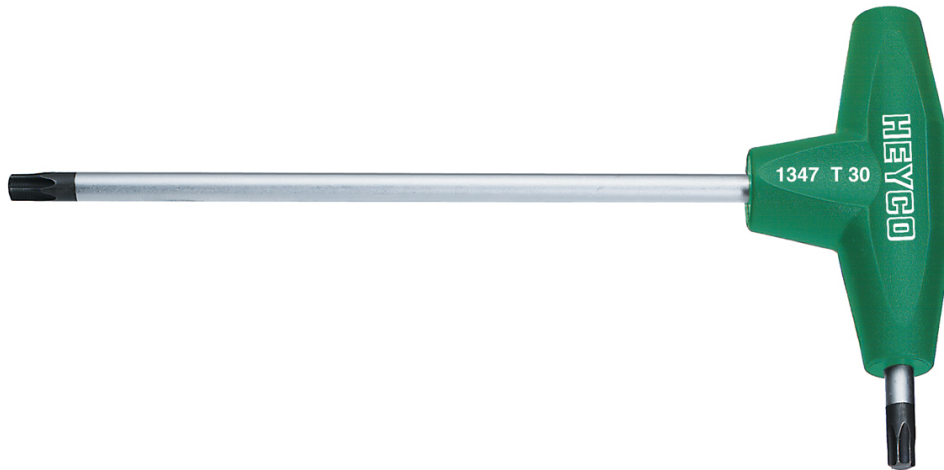

TORX®-Wrenches, “L“-shaped for TORX®-Socket screws, T 8

Chrome-Vanadium, C = chromium plated (with black tip), with shockproof plastic handle

Details	
Code-No.	01347000880
T	T 8
Torx mm	2,31
L1 mm	125
L2 mm	15
Weight	16
Packaging unit	10
EAN	4024089110357