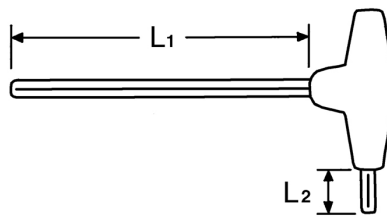

TORX®-Wrenches, “L“-shaped for TORX®-Socket screws, T 8

Chrome-Vanadium, C = chromium plated (with black tip), with shockproof plastic handle

Details	
Code-No.	01347000880
T	T 8
Torx mm	2,31
L1 mm	125
L2 mm	15
Weight	16
Packaging unit	10
EAN	4024089110357