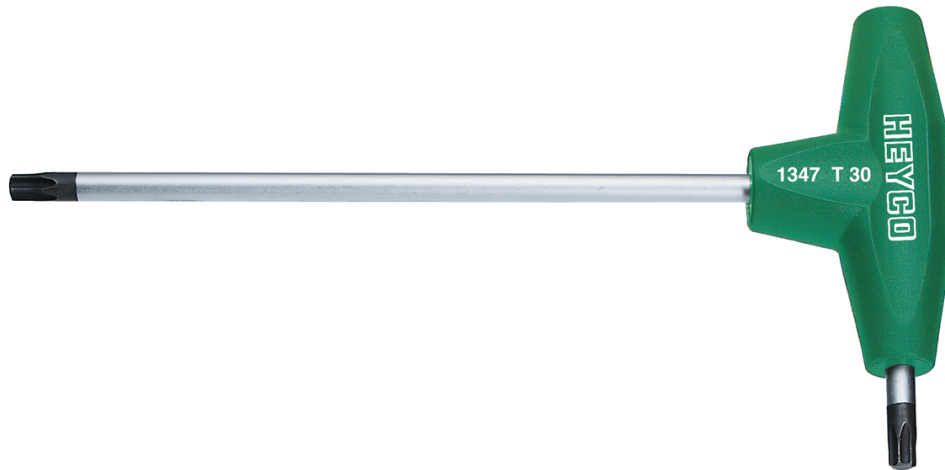

TORX®-Wrenches, “L“-shaped for TORX®-Socket screws, T 8

Chrome-Vanadium, C = chromium plated (with black tip), with shockproof plastic handle

Details	
Code-No.	01347000880
T	T 8
Torx mm	2,31
L1 mm	125
L2 mm	15
Weight	16
Packaging unit	10
EAN	4024089110357